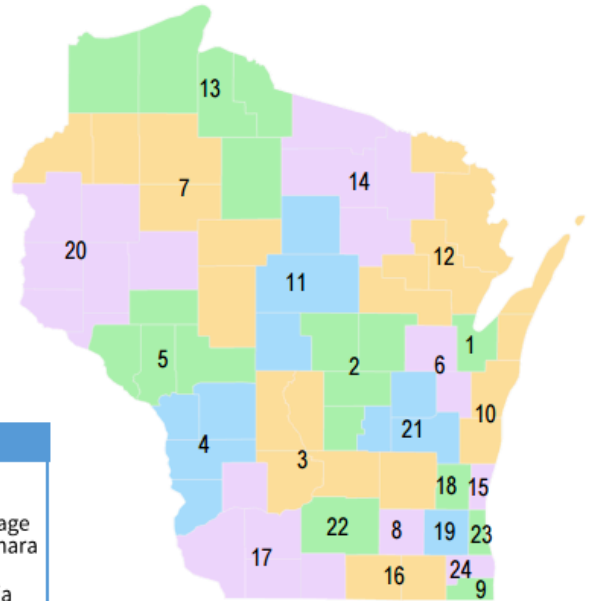

WI Balance of State COC

CoC Breakdown

A Continuum of Care (CoC) is a community planning body working to deliver services and housing to individuals experiencing homelessness. Many Wisconsin housing programs for homeless and formerly homeless persons are funded through HUD Continuum of Care Program grants. HUD collects and reports data on the Dane, Milwaukee, Racine, and Balance of State CoCs in Wisconsin.

In 2014, the Balance of State CoC was made up of 21 local continua (numbered 1-21).

Continuum of Care	Counties
1 BOS – Brown CoC	Brown
2 BOS – CAP CoC	Marquette, Portage Waupaca, Waushara
3 BOS – Central CoC	Adams, Columbia Dodge, Juneau Sauk
4 BOS – Couleecap CoC	Crawford, La Crosse Monroe, Vernon
5 BOS – Dairyland CoC	Buffalo, Eau Claire Jackson, Trempealeau
6 BOS – Fox Cities CoC	Calumet, Outagamie
7 BOS – Indianhead CoC	Burnett, Clark Rusk, Sawyer Taylor, Washburn
8 BOS – Jefferson CoC	Jefferson
9 BOS – Kenosha CoC	Kenosha
10 BOS – Lakeshore CoC	Door, Kewaunee Manitowoc, Sheboygan
11 BOS – North Central CoC	Lincoln, Marathon Wood
12 BOS – Northeast CoC	Florence, Marinette Menominee, Oconto Shawano
13 BOS – Northwest CoC	Ashland, Bayfield Douglas, Iron Price

Continuum of Care	Counties
14 BOS – N*Wish CoC	Forest, Langlade Oneida, Vilas
15 BOS – Ozaukee CoC	Ozaukee
16 BOS – Rock Walworth CoC	Rock, Walworth
17 BOS – Southwest CoC	Grant, Green Iowa, Lafayette Richland
18 BOS – Washington CoC	Washington
19 BOS – Waukesha CoC	Waukesha
20 BOS – West Central CoC	Barron, Chippe- wa Dunn, Pepin Pierce, Polk St. Croix
21 BOS – Winnebago CoC	Fond du Lac Green Lake Winnebago
22 Dane CoC	Dane
23 Milwaukee CoC	Milwaukee
24 Racine CoC	Racine

Note: 22, 23, & 24 are not located in the Balance of State COC.

The map and grid are copied from the Institute for Community Alliances State of Homelessness Report 2014.
<http://static1.squarespace.com/static/54ca7491e4b000c4d5583d9c/t/55a56423e4b0f01fa5c019bd/1436902435227/2014+Annual+Report.pdf>